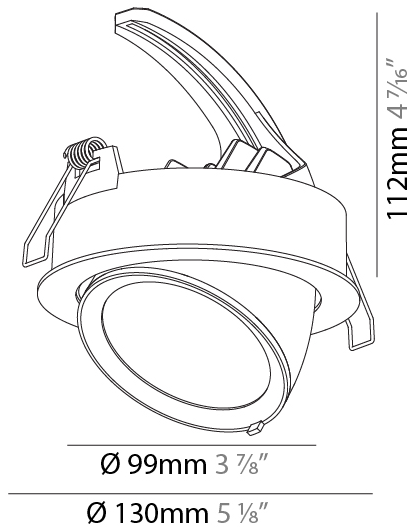

GENERAL

Series: Mechaniq Round Efficiency
Brand: Prolicht
Division: Architectural
Mounting Type: Recessed
Mounting Location: Ceiling
Subcategory: Downlight

PHYSICAL

Shape: Round
Diameter (mm): 130
Diameter (in): 5 1/8
Height (mm): 112
Height (in): 4 7/16
Min. Recessing Depth (mm): 130
Min. Recessing Depth (in): 5 1/8
Weight (kg): .743
Weight (lbs): 1.56
Fixture Finish: SSR / BKV / CWI / CRY / HAB / UFT / ITA / RUA / FTG / MYG / LOD / PUS / FRO / FUP / KIA / POP / BLS / SPG / MEY / GOH / GUM / CHC / COM / ABZ / JAG / OBR / MOS / ROR
Fixture Material: Aluminum Die Cast
Cut-out Measurements: 120mm / 4 3/4"

ELECTRICAL

Lamp Type: LED (Zhaga Standard)
Input Wattage (W): 18.7
Dimming: Tri-Mode (Non-Dimming and Phase Dimming (120Vac only) and 0-10V Dimming)
Driver Included: No
Driver Location: Recessed Housing
Driver Type: Constant Current - Universal
Housing: See components
Input Voltage (V): 120 - 277
Constant Current (MA): 500

LED

Number of LEDs: 1
Color Temperature (°K): 2700 / 3000 / 3500 / 4000
Max. Delivered Lumen (lm): 2180 / 2230 / 2352 / 2400
CRI: >90 CRI
Lamp Life (hrs): 50000

OPTICAL

Reflector: 18 / 26 / 40
Adjustability: Rotational 355°; Tilt 45°

RATINGS AND CERTIFICATIONS

Certified By: Certified for North American Standards
IP rating: IP20

120mm 4 3/4"	130mm 5 1/8"	10 | 15mm 3/8" | 9/16"	45°	355°	

A